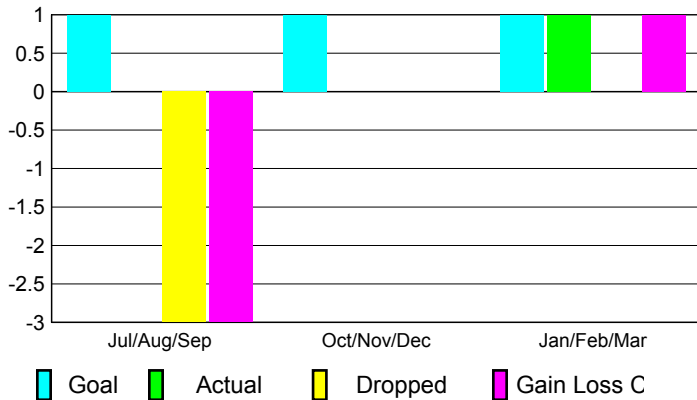

## CLUBS

Club Results  
2009-2010

Clubs  
2008-2009

Month	New Club Goal	Actual New Clubs	Actual Dropped Clubs	Gain/Loss of Clubs	Gain/Loss of Clubs
Jul/Aug/Sep	1	0	-3	-3	0
Oct/Nov/Dec	1	0	0	0	0
Jan/Feb/Mar	1	1	0	1	0
<b>Totals</b>	<b>3</b>	<b>1</b>	<b>-3</b>	<b>-2</b>	<b>0</b>

### Club Results 2009-2010

Goal, New, Dropped, Gain/Loss

### Comparison of Club Gain/Loss

Current Year Compared to the Previous Year