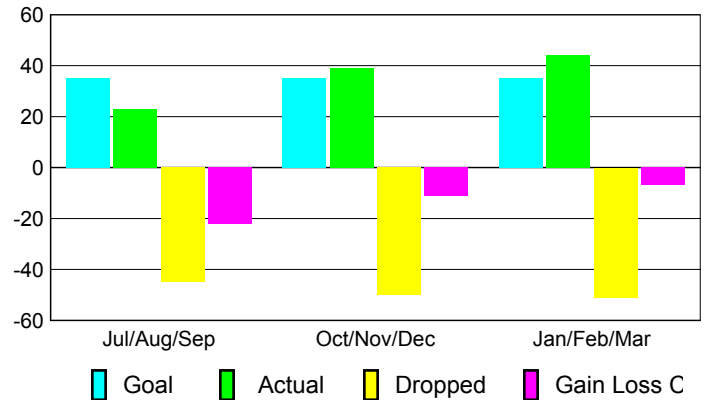

### YTD Status Quo Clubs 2009-2010

Status Quo Clubs Compared to Status Quo Members

## MEMBERSHIP

Membership Results  
2009-2010

Membership  
2008-2009

Month	Net Memb Goal	Actual New Memb	Actual Dropped Memb	Gain/Loss of Memb	Gain/Loss of Memb
Jul/Aug/Sep	35	23	-45	-22	5
Oct/Nov/Dec	35	39	-50	-11	-22
Jan/Feb/Mar	35	44	-51	-7	32
<b>Totals</b>	<b>105</b>	<b>106</b>	<b>-146</b>	<b>-40</b>	<b>15</b>

### Membership Results 2009-2010

Goal, New, Dropped, Gain/Loss

### Comparison of Membership Gain/Loss

Current Year Compared to the Previous Year