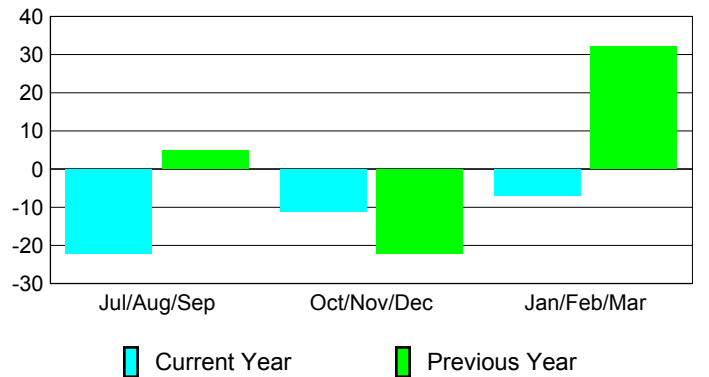

Comparison of Membership Gain/Loss

Current Year Compared to the Previous Year